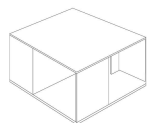

■ T140V00

■ T140V41

■ T140VX1

■ T140VM1

■ T140VH3

■ T140VM4

### SQUARE CORNER

60cm x 60cm H 42cm  
23,62" x 23,62" H 16,54"

60cm x 60cm H 70cm  
23,62" x 23,62" H 27,56"

### SQUARE CENTRAL

100cm x 100cm H 34cm  
39,37" x 39,37" H 13,39"

### RECTANGULAR CENTRAL

85cm x 125cm H 34cm  
33,46" x 49,21" H 13,39"